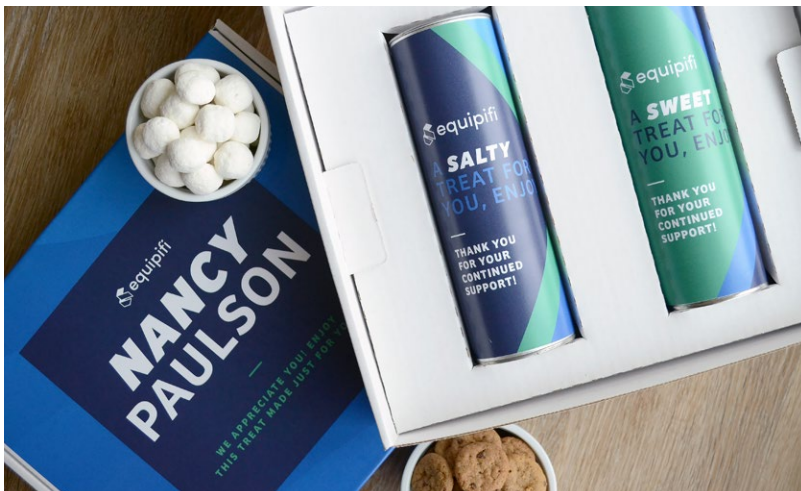

GIFT BOXES & BOX WRAPS

Choose from small, medium or large size gift boxes to mix and match products. Each gift box size has a variety of configurations to create a one-of-a-kind gift box. Please contact us for additional options.

GIFT BOX SIZE	GIFT BOX & BRANDED BOX WRAP
SMALL	$8.60
MEDIUM	$10.03
LARGE	$12.55

Bulk shipments may incur additional charges for shipping cartons, contact us for thresholds. Match fee may apply when matching personalizations on a custom box, canister or inserted card. If there is personalization on the inside of the box, a box wrap is required with the recipient's full name. Please contact us with questions. ^(6C)